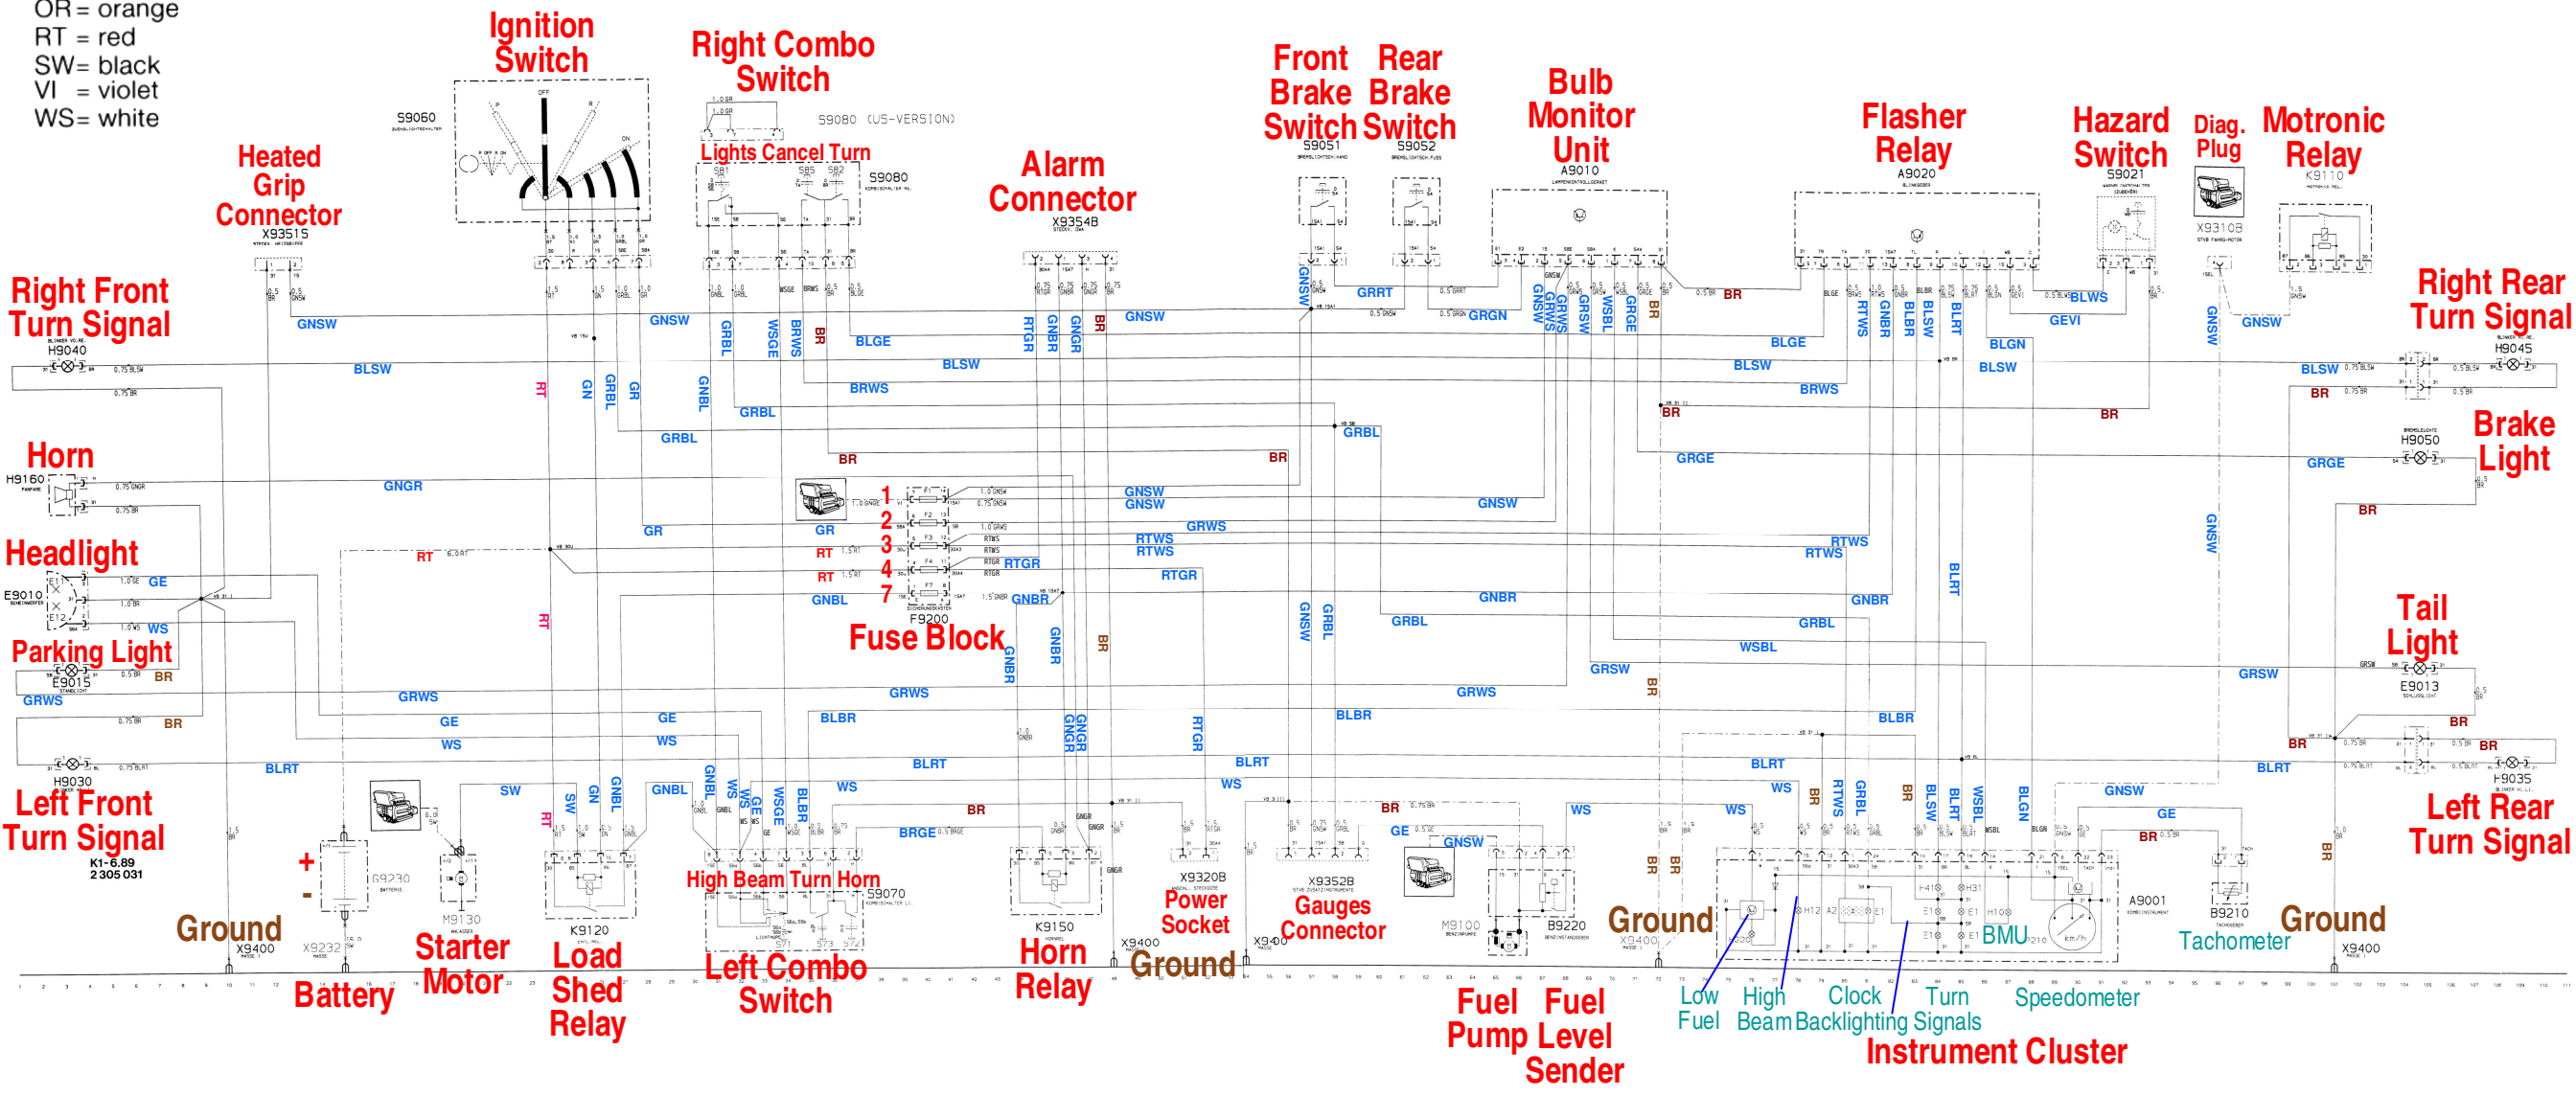

Colour codes
 BL = blue
 BR = brown
 GE = yellow
 GN = green
 GR = grey
 OR = orange
 RT = red
 SW = black
 VI = violet
 WS = white

BMW K1 Frame Wiring Diagram

(K100RS4V is very similar)

BMW K1 Motor Wiring Diagram

Catalytic converter version
(K100RS4V, 1993 & Earlier K1100LT)

BMW K1 ABS Wiring Diagram

(K100RS4V also)

K1,K100RS4V FUSES

S/U		In		Out	
F1	Sw	GNGE	<i>Kill Switch</i>	GNSW	Front Brake Switch Rear Brake Switch Fuel Gauge Temp Gauge Bulb Monitor
F2	Sw	GR	<i>Ign Switch</i>	GRWS	Bulb Monitor Parking Light
F3	Un	RT	<i>Battery</i>	RTWS	Clock Flasher Relay
F4	Un	RT	<i>Battery</i>	RTGR	Power Socket
F5	Un	RT	<i>Battery</i>	RTGE	Motronic Motronic Relay
F6	Un	RT	<i>Battery</i>	RTGN	Fuel Pump Relay Fan Relay(2x)
F7	Sw	GNBL	<i>Load Shed Relay</i>	GNBR	Alarm Connector Flasher Relay Horn Relay(2x)

LEGEND

A9001 ### Kombiinstrument ### 84

A9002 ### Uhr ### 80

A9010 Instrument cluster 68

A9020 Flasher unit 83

A9190 ABS control unit 66

A9500 Motronic control unit 110

A9530 ### Zündungsendstufe ### 88

B9193 ABS front sensor 47

B9194 ABS rear sensor 53

B9210 ### Tachogeber ### 96

B9220 Fuel gauge transmitter 68

B9540 Hall-effect transmitter 95

B9550 Air temperature sensor 92

B9560 ### Temperaturfühler Wasser ### 95