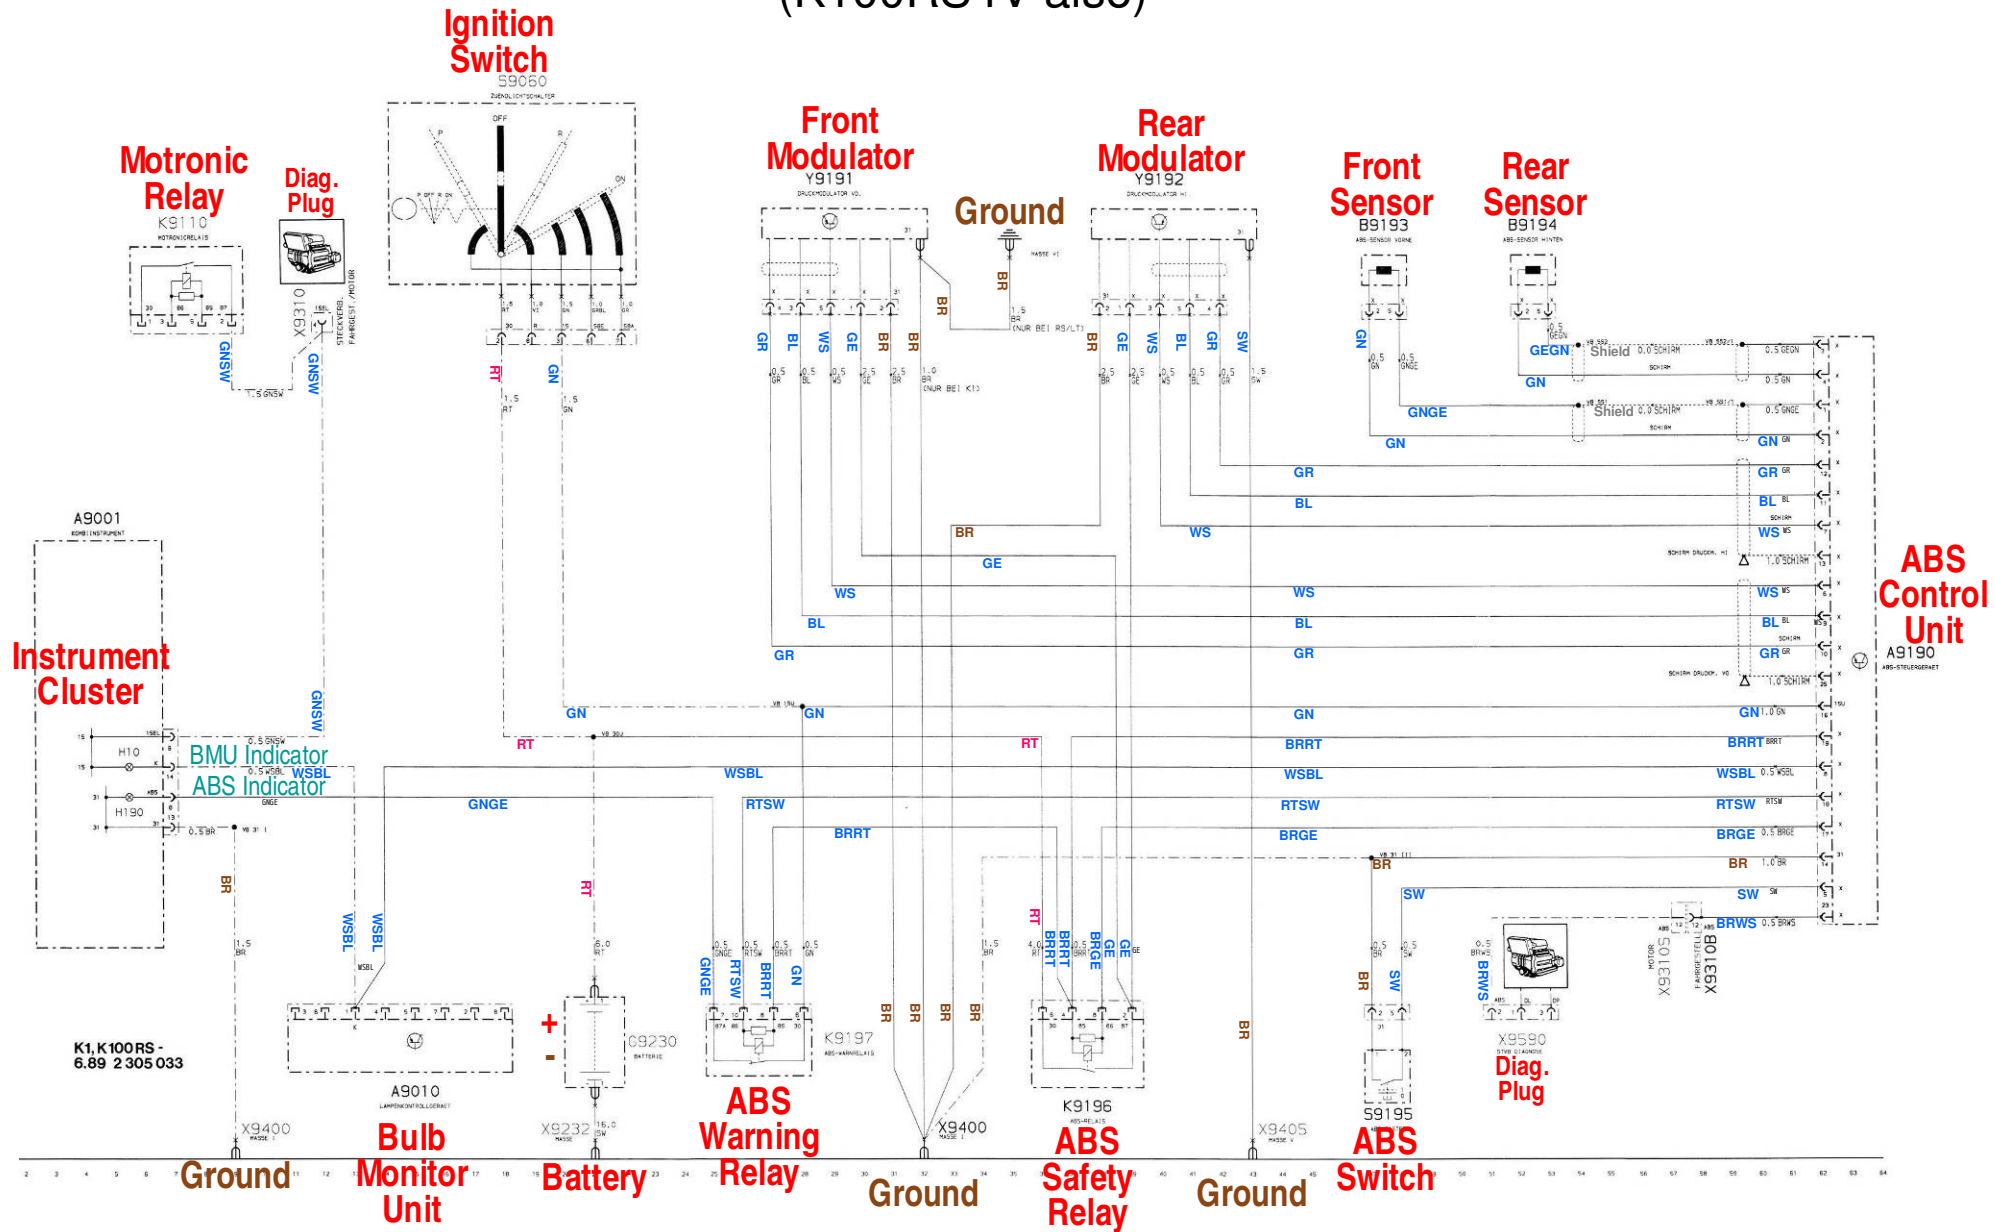

Colour codes
 BL = blue
 BR = brown
 GE = yellow
 GN = green
 GR = grey
 OR = orange
 RT = red
 SW = black
 VI = violet
 WS = white

BMW K1 Frame Wiring Diagram

(K100RS4V is very similar)

BMW K1 Motor Wiring Diagram

Catalytic converter version
(K100RS4V, 1993 & Earlier K1100LT)

BMW K1 ABS Wiring Diagram

(K100RS4V also)

K1,K100RS4V FUSES

S/U		In		Out	
F1	Sw	GNGE	<i>Kill Switch</i>	GNSW	Front Brake Switch Rear Brake Switch Fuel Gauge Temp Gauge Bulb Monitor
F2	Sw	GR	<i>Ign Switch</i>	GRWS	Bulb Monitor Parking Light
F3	Un	RT	<i>Battery</i>	RTWS	Clock Flasher Relay
F4	Un	RT	<i>Battery</i>	RTGR	Power Socket
F5	Un	RT	<i>Battery</i>	RTGE	Motronic Motronic Relay
F6	Un	RT	<i>Battery</i>	RTGN	Fuel Pump Relay Fan Relay(2x)
F7	Sw	GNBL	<i>Load Shed Relay</i>	GNBR	Alarm Connector Flasher Relay Horn Relay(2x)

B9193 ABS front sensor 47

B9194 ABS rear sensor 53

B9210 ### Tachogeber ### 96

B9220 Fuel gauge transmitter 68

B9540 Hall-effect transmitter 95

B9550 Air temperature sensor 92

B9560 ### Temperaturfühler Wasser ### 95