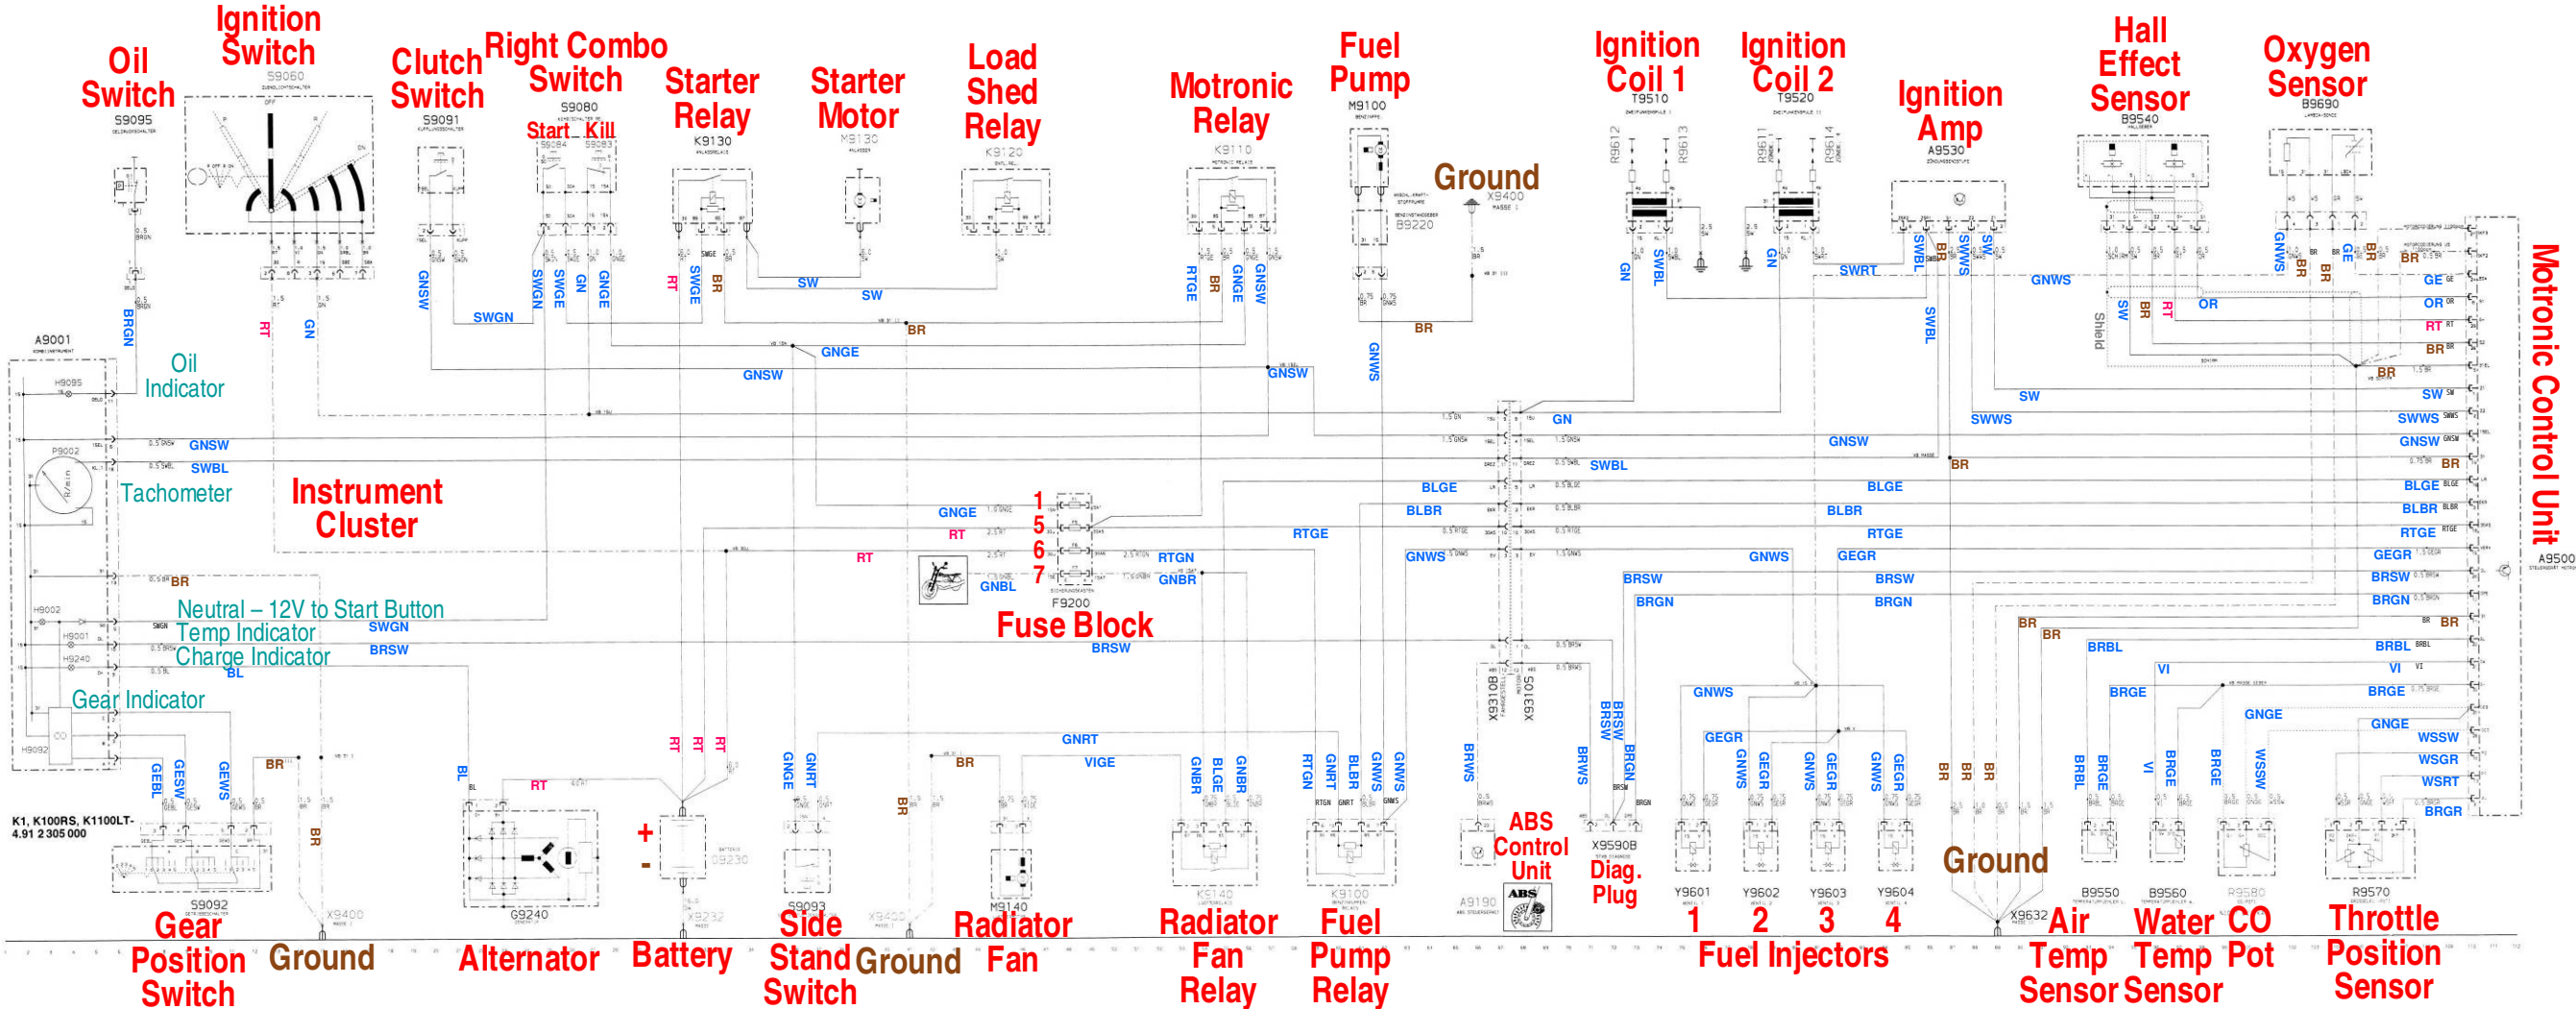

Colour codes
 BL = blue
 BR = brown
 GE = yellow
 GN = green
 GR = grey
 OR = orange
 RT = red
 SW = black
 VI = violet
 WS = white

BMW K1 Frame Wiring Diagram

(K100RS4V is very similar)

BMW K1 Motor Wiring Diagram

Catalytic converter version
(K100RS4V, 1993 & Earlier K1100LT)

BMW K1 ABS Wiring Diagram

(K100RS4V also)

K1,K100RS4V FUSES

S/U		In		Out	
F1	Sw	GNGE	<i>Kill Switch</i>	GNSW	Front Brake Switch Rear Brake Switch Fuel Gauge Temp Gauge Bulb Monitor
F2	Sw	GR	<i>Ign Switch</i>	GRWS	Bulb Monitor Parking Light
F3	Un	RT	<i>Battery</i>	RTWS	Clock Flasher Relay
F4	Un	RT	<i>Battery</i>	RTGR	Power Socket
F5	Un	RT	<i>Battery</i>	RTGE	Motronic Motronic Relay
F6	Un	RT	<i>Battery</i>	RTGN	Fuel Pump Relay Fan Relay(2x)
F7	Sw	GNBL	<i>Load Shed Relay</i>	GNBR	Alarm Connector Flasher Relay Horn Relay(2x)