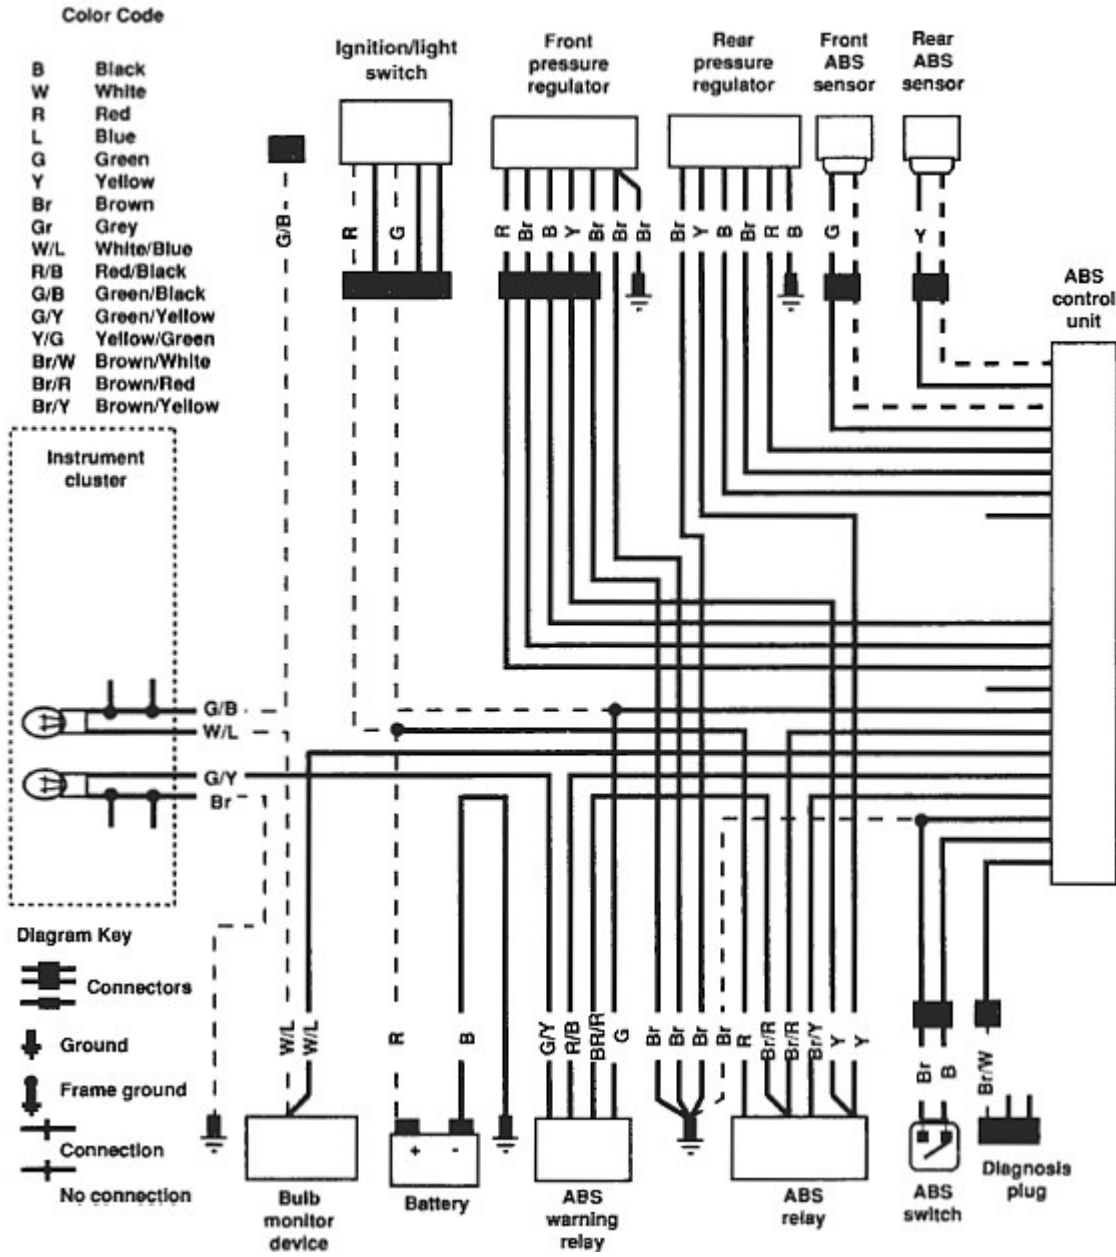

K1100 LT AND RS ENGINE

K1100 LT AND RS ENGINE

K1100 LT FRAME

K1100 LT FRAME

Color Code

B	Black
W	White
R	Red
G	Green
L	Blue
Y	Yellow
O	Orange
V	Violet
Br	Brown
Gr	Grey
B/R	Black/Red
B/G	Black/Green
B/L	Black/Blue
B/Y	Black/Yellow
W/B	White/Black
W/R	White/Red
W/L	White/Blue
W/Br	White/Brown
W/Gr	White/Grey
R/B	Red/Black
R/W	Red/White
R/Y	Red/Yellow
G/B	Green/Black
G/W	Green/White
G/R	Green/Red
G/L	Green/Blue
G/Y	Green/Yellow
G/V	Green/Violet
G/Br	Green/Brown
G/Gr	Green/Grey
L/B	Blue/Black
L/W	Blue/White
L/R	Blue/Red
L/G	Blue/Green
L/Y	Blue/Yellow
L/Br	Blue/Brown
Y/B	Yellow/Black
Y/R	Yellow/Red
Y/G	Yellow/Green
Y/Br	Yellow/Brown
Y/Gr	Yellow/Grey
V/B	Violet/Black
V/W	Violet/White
V/G	Violet/Green
Br/W	Brown/White
Br/R	Brown/Red
Br/Y	Brown/Yellow
Gr/W	Grey/White
Gr/L	Grey/Blue

Diagram Key

- Connectors
- Ground
- Frame ground
- Connection
- No connection

K1100 LT AND RS ABS

K1100 LT WINDSCREEN