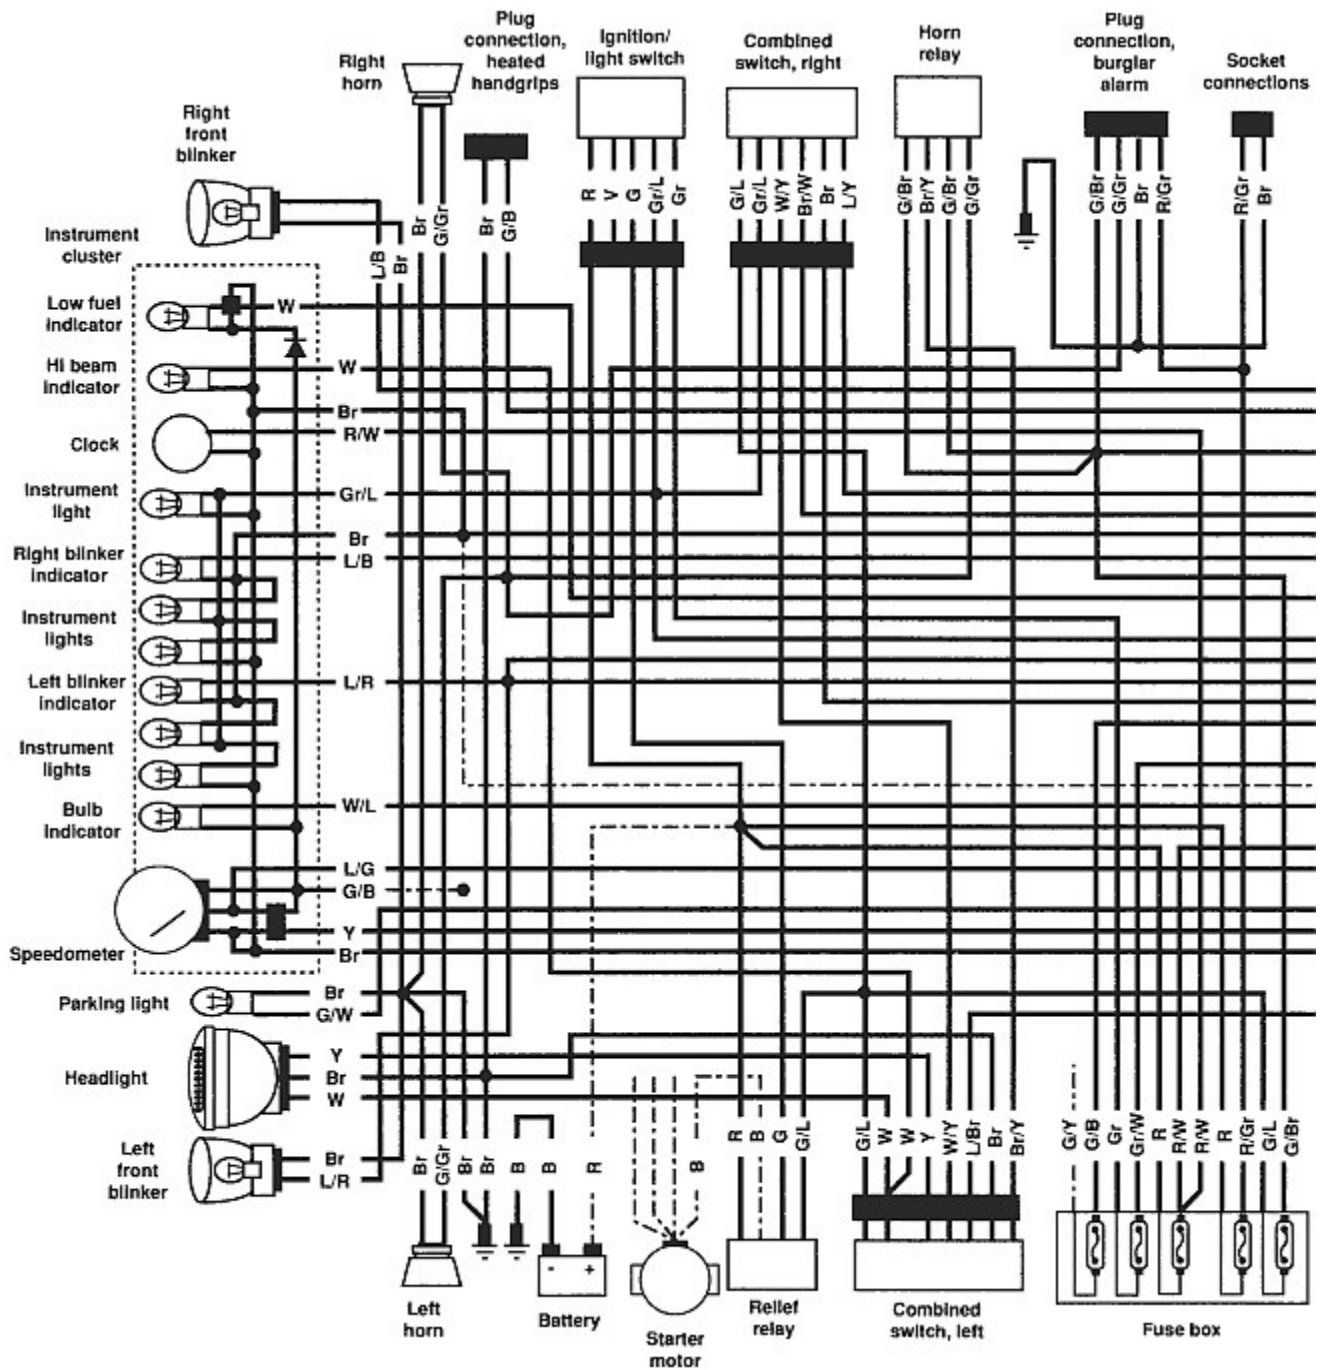

K1100 LT AND RS ENGINE

K1100 LT AND RS ENGINE

K1100 LT FRAME

K1100 LT FRAME

Color Code

B	Black
W	White
R	Red
G	Green
L	Blue
Y	Yellow
O	Orange
V	Violet
Br	Brown
Gr	Grey
B/R	Black/Red
B/G	Black/Green
B/L	Black/Blue
B/Y	Black/Yellow
W/B	White/Black
W/R	White/Red
W/L	White/Blue
W/Br	White/Brown
W/Gr	White/Grey
R/B	Red/Black
R/W	Red/White
R/Y	Red/Yellow
G/B	Green/Black
G/W	Green/White
G/R	Green/Red
G/L	Green/Blue
G/Y	Green/Yellow
G/V	Green/Violet
G/Br	Green/Brown
G/Gr	Green/Grey
L/B	Blue/Black
L/W	Blue/White
L/R	Blue/Red
L/G	Blue/Green
L/Y	Blue/Yellow
L/Br	Blue/Brown
Y/B	Yellow/Black
Y/R	Yellow/Red
Y/G	Yellow/Green
Y/Br	Yellow/Brown
Y/Gr	Yellow/Grey
V/B	Violet/Black
V/W	Violet/White
V/G	Violet/Green
Br/W	Brown/White
Br/R	Brown/Red
Br/Y	Brown/Yellow
Gr/W	Grey/White
Gr/L	Grey/Blue

Diagram Key

- Connectors
- Ground
- Frame ground
- Connection
- No connection

K1100 LT AND RS ABS

K1100 LT WINDSCREEN