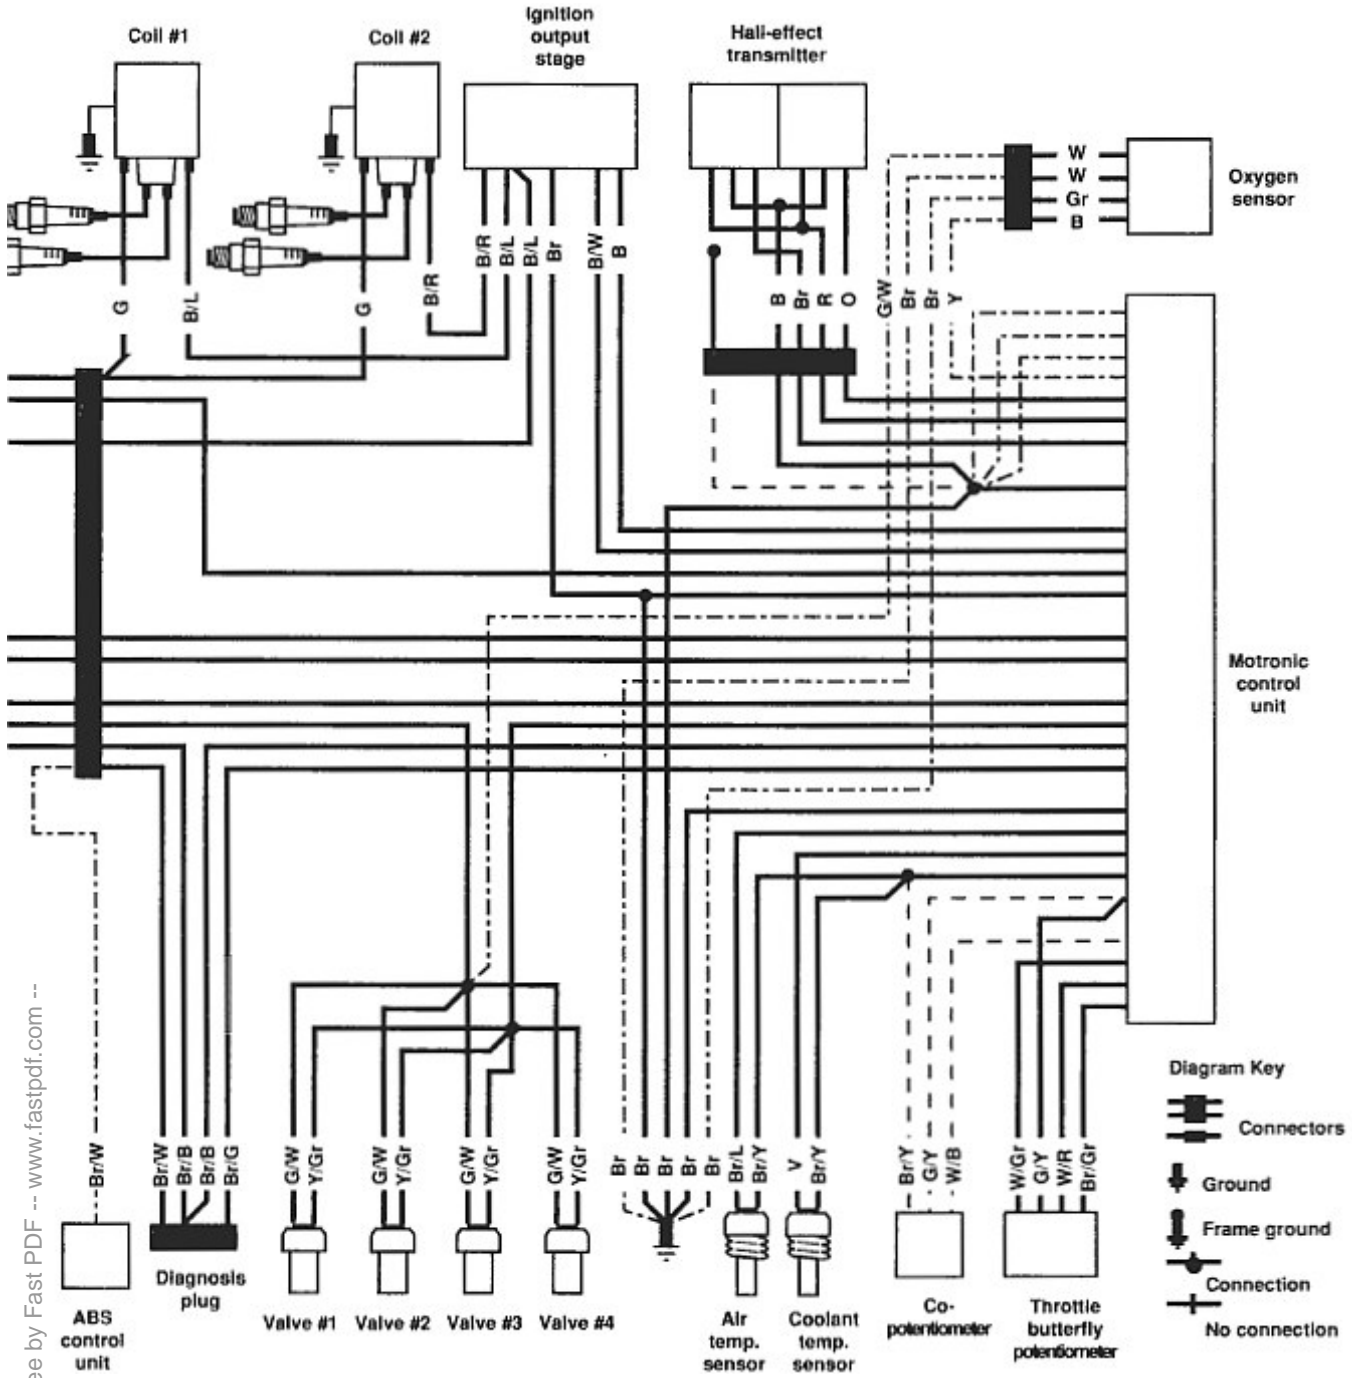

K1100 LT AND RS ENGINE

K1100 LT AND RS ENGINE

K1100 LT FRAME

K1100 LT FRAME

Color Code

B	Black
W	White
R	Red
G	Green
L	Blue
Y	Yellow
O	Orange
V	Violet
Br	Brown
Gr	Grey
B/R	Black/Red
B/G	Black/Green
B/L	Black/Blue
B/Y	Black/Yellow
W/B	White/Black
W/R	White/Red
W/L	White/Blue
W/Br	White/Brown
W/Gr	White/Grey
R/B	Red/Black
R/W	Red/White
R/Y	Red/Yellow
G/B	Green/Black
G/W	Green/White
G/R	Green/Red
G/L	Green/Blue
G/Y	Green/Yellow
G/V	Green/Violet
G/Br	Green/Brown
G/Gr	Green/Grey
L/B	Blue/Black
L/W	Blue/White
L/R	Blue/Red
L/G	Blue/Green
L/Y	Blue/Yellow
L/Br	Blue/Brown
Y/B	Yellow/Black
Y/R	Yellow/Red
Y/G	Yellow/Green
Y/Br	Yellow/Brown
Y/Gr	Yellow/Grey
V/B	Violet/Black
V/W	Violet/White
V/G	Violet/Green
Br/W	Brown/White
Br/R	Brown/Red
Br/Y	Brown/Yellow
Gr/W	Grey/White
Gr/L	Grey/Blue

Diagram Key

- Connectors
- Ground
- Frame ground
- Connection
- No connection

K1100 LT AND RS ABS

K1100 LT WINDSCREEN