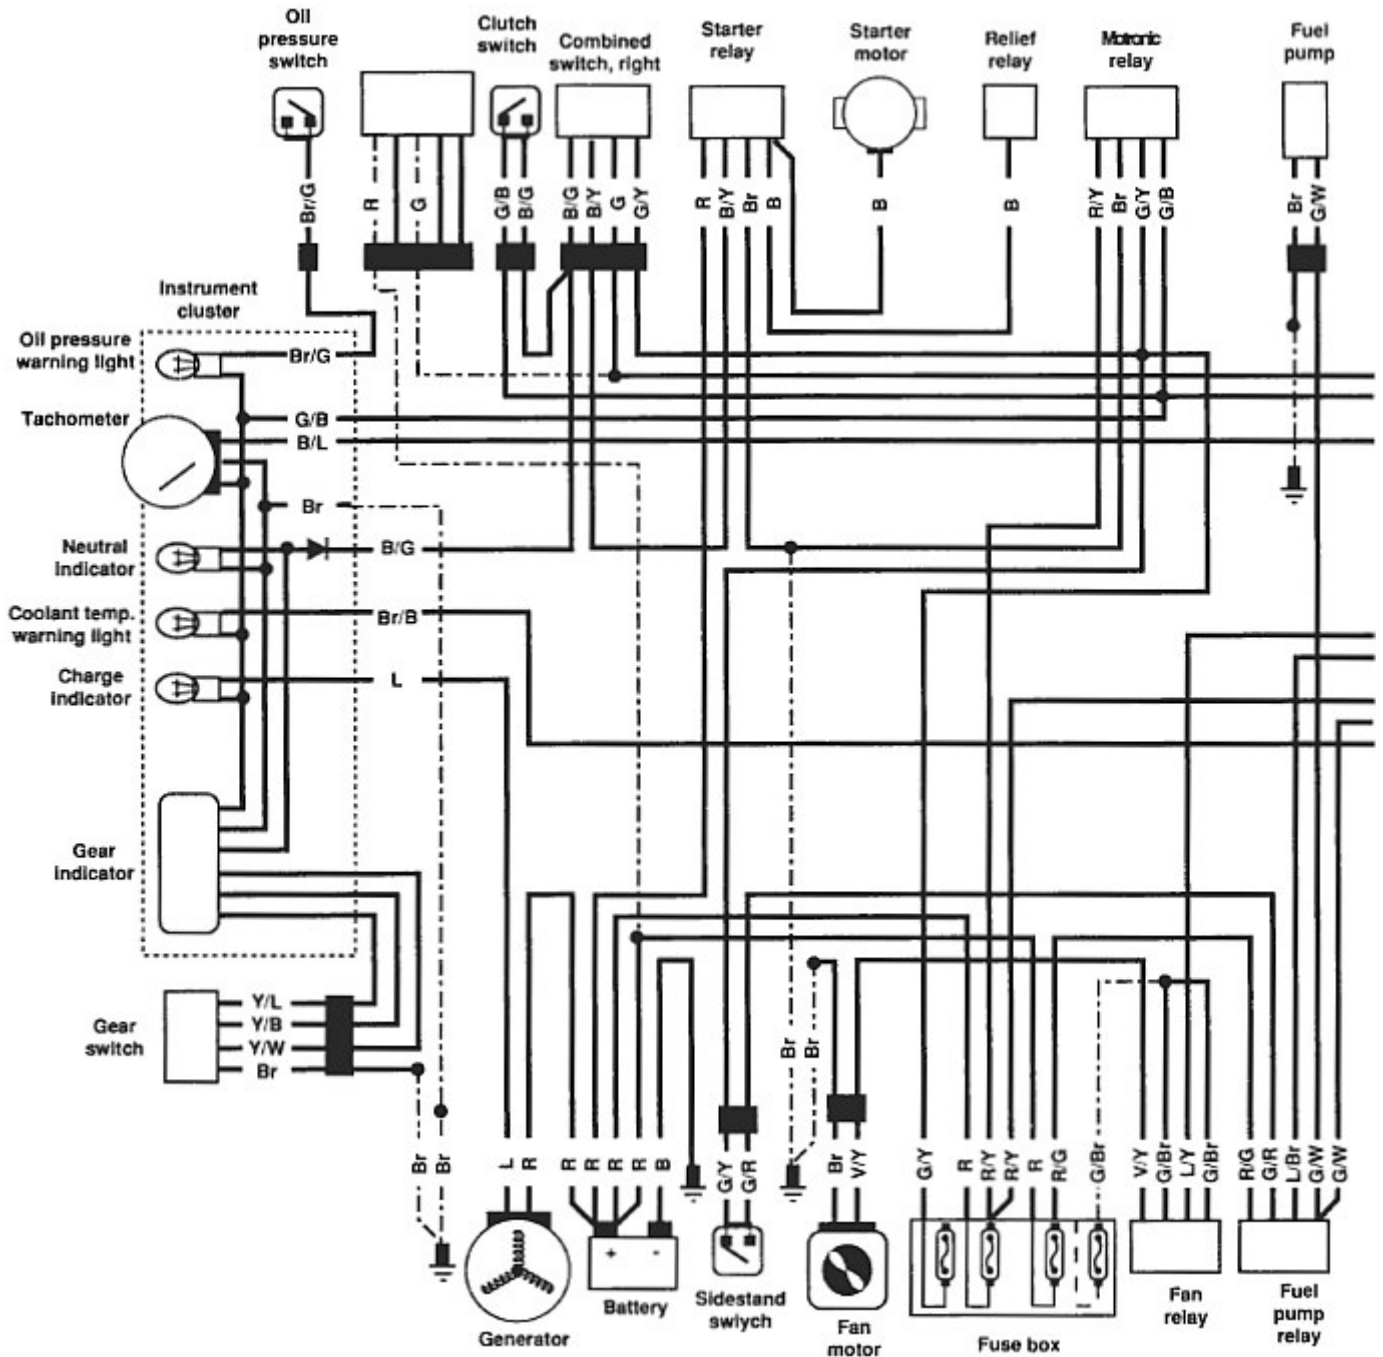

K1100 LT AND RS ENGINE

K1100 LT AND RS ENGINE

K1100 LT FRAME

K1100 LT FRAME

Color Code

B	Black
W	White
R	Red
G	Green
L	Blue
Y	Yellow
O	Orange
V	Violet
Br	Brown
Gr	Grey
B/R	Black/Red
B/G	Black/Green
B/L	Black/Blue
B/Y	Black/Yellow
W/B	White/Black
W/R	White/Red
W/L	White/Blue
W/Br	White/Brown
W/Gr	White/Grey
R/B	Red/Black
R/W	Red/White
R/Y	Red/Yellow
G/B	Green/Black
G/W	Green/White
G/R	Green/Red
G/L	Green/Blue
G/Y	Green/Yellow
G/V	Green/Violet
G/Br	Green/Brown
G/Gr	Green/Grey
L/B	Blue/Black
L/W	Blue/White
L/R	Blue/Red
L/G	Blue/Green
L/Y	Blue/Yellow
L/Br	Blue/Brown
Y/B	Yellow/Black
Y/R	Yellow/Red
Y/G	Yellow/Green
Y/Br	Yellow/Brown
Y/Gr	Yellow/Grey
V/B	Violet/Black
V/W	Violet/White
V/G	Violet/Green
Br/W	Brown/White
Br/R	Brown/Red
Br/Y	Brown/Yellow
Gr/W	Grey/White
Gr/L	Grey/Blue

Diagram Key

- Connectors
- Ground
- Frame ground
- Connection
- No connection

K1100 LT AND RS ABS

K1100 LT WINDSCREEN