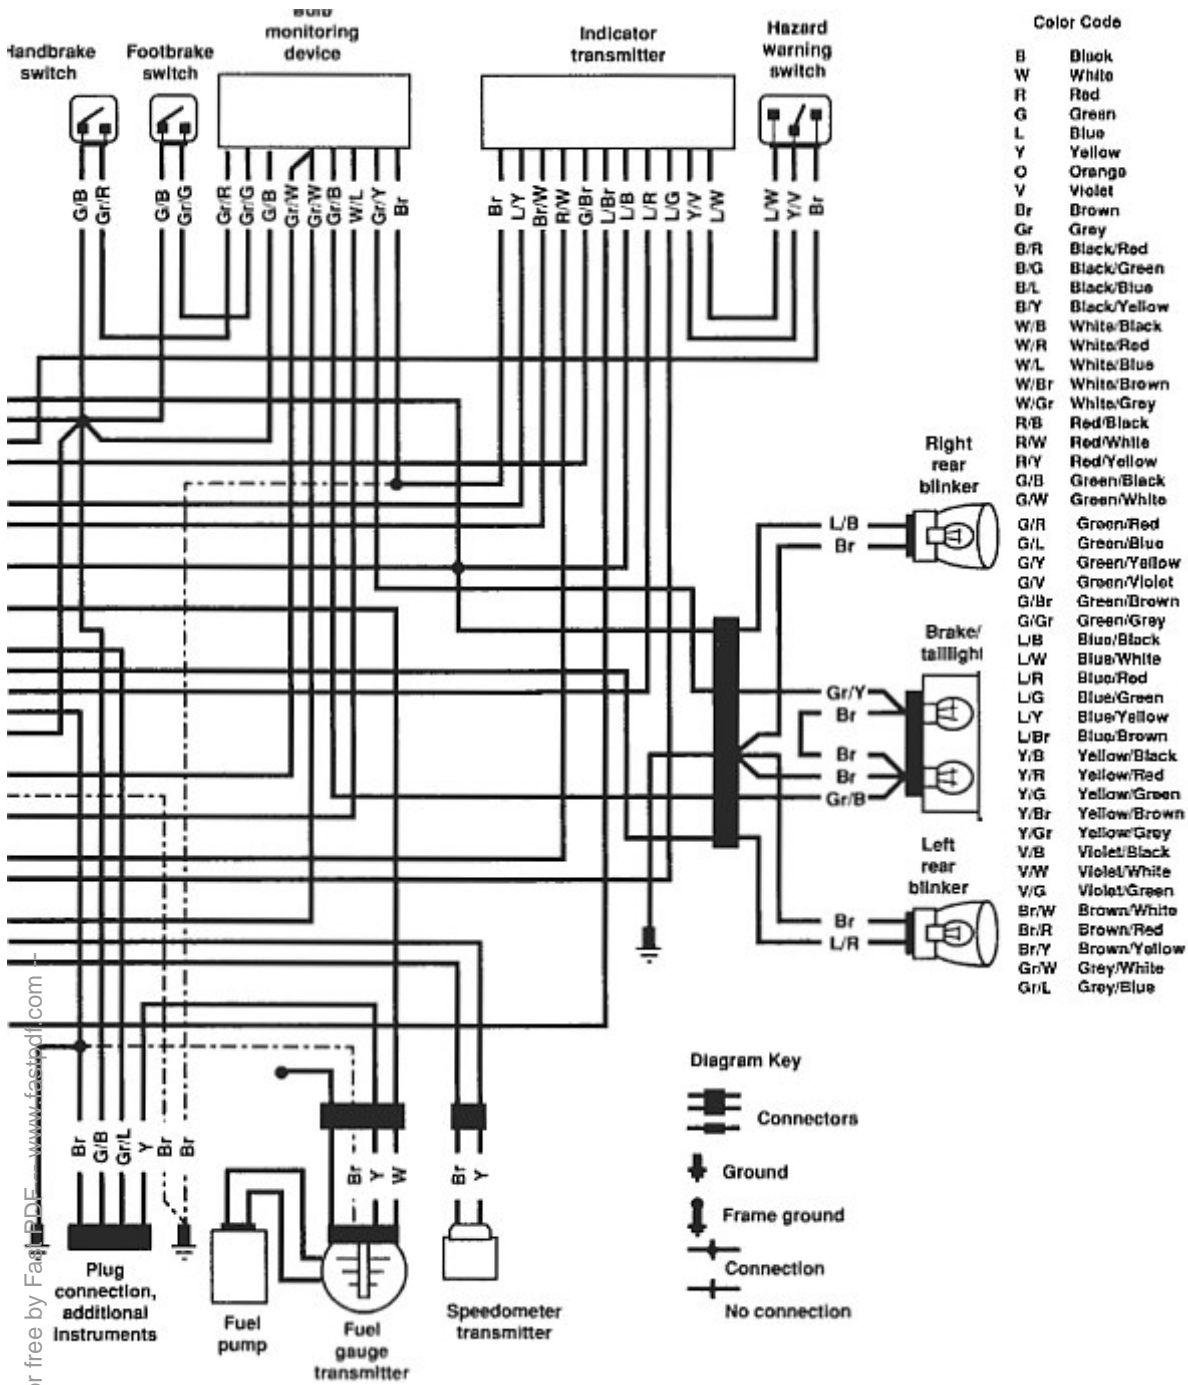

K1100 LT AND RS ENGINE

K1100 LT AND RS ENGINE

K1100 LT FRAME

K1100 LT FRAME

Color Code

B	Black
W	White
R	Red
G	Green
L	Blue
Y	Yellow
O	Orange
V	Violet
Br	Brown
Gr	Grey
B/R	Black/Red
B/G	Black/Green
B/L	Black/Blue
B/Y	Black/Yellow
W/B	White/Black
W/R	White/Red
W/L	White/Blue
W/Br	White/Brown
W/Gr	White/Grey
R/B	Red/Black
R/W	Red/White
R/Y	Red/Yellow
G/B	Green/Black
G/W	Green/White
G/R	Green/Red
G/L	Green/Blue
G/Y	Green/Yellow
G/V	Green/Violet
G/Br	Green/Brown
G/Gr	Green/Grey
L/B	Blue/Black
L/W	Blue/White
L/R	Blue/Red
L/G	Blue/Green
L/Y	Blue/Yellow
L/Br	Blue/Brown
Y/B	Yellow/Black
Y/R	Yellow/Red
Y/G	Yellow/Green
Y/Br	Yellow/Brown
Y/Gr	Yellow/Grey
V/B	Violet/Black
V/W	Violet/White
V/G	Violet/Green
Br/W	Brown/White
Br/R	Brown/Red
Br/Y	Brown/Yellow
Gr/W	Grey/White
Gr/L	Grey/Blue

Diagram Key

- Connectors
- Ground
- Frame ground
- Connection
- No connection

K1100 LT AND RS ABS

K1100 LT WINDSCREEN